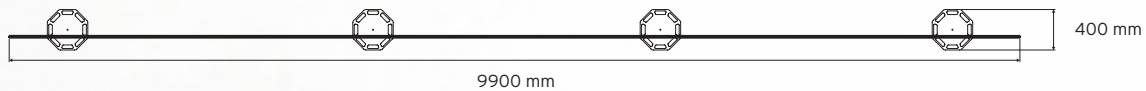

- 5 pcs Poles**
- 12 pcs straight profiles**
- 4 pcs 90 degree profiles**
- 2 pcs Standard Case XL**
- 2 pcs topshelf**
- Spotlights**

Image size
 9200x2750 mm
 25.3 m²

Image size
 4400x2500 mm
 11.0 m²

- 3 pcs Poles**
- 4 pcs inner curved profiles**
- 4 pcs outside curved profiles**
- 1 pc Standard Case XL**
- 1 pc topshelf**
- Spotlights**

- 3 pcs Poles**
- 8 pcs inner curved profiles**
- 4 pcs straight profiles**
- 2 pcs Standard Case XL**
- 2 pcs topshelf**
- 2 pcs Roll Up Compact**
- Spotlights**

Image size
 6600x2750 mm
 18.2 m²

Image size
9900x2750 mm
27.2 m²

- 4 pcs Poles**
- 18 pcs straight profiles**
- 2 pcs Standard Case XL**
- 2 pcs topshelf**
- 2 pcs Pole System**
- Spotlights**

All complete in one box!
Standard Case XL holds up to 3 poles and 90° curved profiles. The case can easily be converted into a podium.

90° inner curve 1300 mm.
Graphic on inner radius 0,8 m.
Fits in the Standard Case XL.