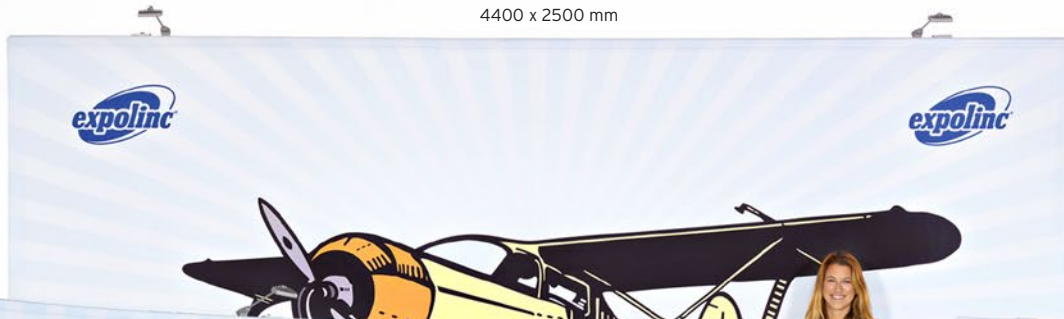

EXPOLINC FABRIC SYSTEM

4400 x 2500 mm

3300 x 2400 mm

2200 x 2100 mm

Image size
3300x2400 mm
7.9 m²

- 2 pcs Poles
- 6 pcs inner curved profiles
- Soft bags
- 1 pc Soft Image Counter
- 1 pc Brochure Stand
- Spotlights

- 2 pcs Poles
- 6 pcs outside curved profiles
- 1 pc Standard Case XL
- 1 pc topshelf
- Spotlights

Image size
3300x2750 mm
9.1 m²

3300 mm

4400 mm

Image size
6800x2750 mm
18.7 m²

- 3 pcs Poles**
- 10 pcs straight profiles**
- 2 pcs 90 degree profiles**
- 1 pc Standard Case XL**
- 1 pc Brochure Stand**
- 1 pc Stand Up Info**
- Spotlights**

- 5 pcs Poles**
- 12 pcs straight profiles**
- 4 pcs 90 degree profiles**
- 2 pcs Standard Case XL**
- 2 pcs topshelf**
- Spotlights**

Image size
 9200x2750 mm
 25.3 m²

Image size
 4400x2500 mm
 11.0 m²

Best in Class LED available. 15W and impressive 1200 Lumen.

Straight profile 1100 mm.
Can easily be cut into desired length.

Curved profile 15° 1100 mm.
Graphic on inner radius 4,2 m.

Curved profile 15° 1100 mm.
Graphic on outer radius 4,2 m.