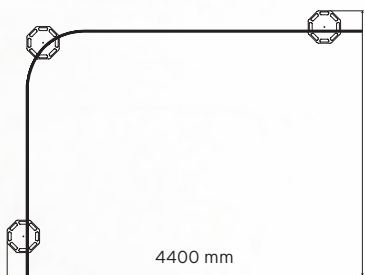

EXPOLINC FABRIC SYSTEM

4400 x 2500 mm

3300 x 2400 mm

2200 x 2100 mm

Image size
3300x2400 mm
7.9 m²

- 2 pcs Poles
- 6 pcs inner curved profiles
- Soft bags
- 1 pc Soft Image Counter
- 1 pc Brochure Stand
- Spotlights

- 2 pcs Poles
- 6 pcs outside curved profiles
- 1 pc Standard Case XL
- 1 pc topshelf
- Spotlights

Image size
3300x2750 mm
9.1 m²

3300 mm

4400 mm

Image size
6800x2750 mm
18.7 m²

- 3 pcs Poles**
- 10 pcs straight profiles**
- 2 pcs 90 degree profiles**
- 1 pc Standard Case XL**
- 1 pc Brochure Stand**
- 1 pc Stand Up Info**
- Spotlights**

Image size
 6600x2750 mm
 18.2 m²

Image size
9900x2750 mm
27.2 m²

- 4 pcs Poles**
- 18 pcs straight profiles**
- 2 pcs Standard Case XL**
- 2 pcs topshelf**
- 2 pcs Pole System**
- Spotlights**

All complete in one box!
Standard Case XL holds up to 3 poles and 90° curved profiles. The case can easily be converted into a podium.

90° inner curve 1300 mm.
Graphic on inner radius 0,8 m.
Fits in the Standard Case XL.