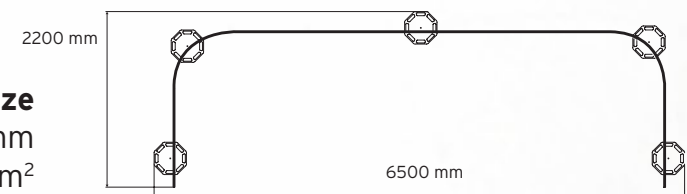

- 2 pcs Poles
- 6 pcs outside curved profiles
- 1 pc Standard Case XL
- 1 pc topshelf
- Spotlights

Image size
3300x2750 mm
9.1 m²

3300 mm

4400 mm

Image size
6800x2750 mm
18.7 m²

- 3 pcs Poles**
- 10 pcs straight profiles**
- 2 pcs 90 degree profiles**
- 1 pc Standard Case XL**
- 1 pc Brochure Stand**
- 1 pc Stand Up Info**
- Spotlights**

- 5 pcs Poles**
- 12 pcs straight profiles**
- 4 pcs 90 degree profiles**
- 2 pcs Standard Case XL**
- 2 pcs topshelf**
- Spotlights**

Image size
 9200x2750 mm
 25.3 m²

Image size
 4400x2500 mm
 11.0 m²

Image size
 6600x2750 mm
 18.2 m²

Image size
9900x2750 mm
27.2 m²

- 4 pcs Poles**
- 18 pcs straight profiles**
- 2 pcs Standard Case XL**
- 2 pcs topshelf**
- 2 pcs Pole System**
- Spotlights**

All complete in one box!
Standard Case XL holds up to 3 poles and 90° curved profiles. The case can easily be converted into a podium.

90° inner curve 1300 mm.
Graphic on inner radius 0,8 m.
Fits in the Standard Case XL.