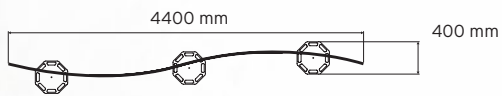

- 2 pcs Poles
- 6 pcs outside curved profiles
- 1 pc Standard Case XL
- 1 pc topshelf
- Spotlights

Image size
3300x2750 mm
9.1 m²

3300 mm

4400 mm

Image size
6800x2750 mm
18.7 m²

- 3 pcs Poles**
- 10 pcs straight profiles**
- 2 pcs 90 degree profiles**
- 1 pc Standard Case XL**
- 1 pc Brochure Stand**
- 1 pc Stand Up Info**
- Spotlights**

- 5 pcs Poles**
- 12 pcs straight profiles**
- 4 pcs 90 degree profiles**
- 2 pcs Standard Case XL**
- 2 pcs topshelf**
- Spotlights**

Image size
 9200x2750 mm
 25.3 m²

Image size
 4400x2500 mm
 11.0 m²

Image size
 6600x2750 mm
 18.2 m²

Image size
9900x2750 mm
27.2 m²

- 4 pcs Poles**
- 18 pcs straight profiles**
- 2 pcs Standard Case XL**
- 2 pcs topshelf**
- 2 pcs Pole System**
- Spotlights**

All complete in one box!
Standard Case XL holds up to 3 poles and 90° curved profiles. The case can easily be converted into a podium.

90° inner curve 1300 mm.
Graphic on inner radius 0,8 m.
Fits in the Standard Case XL.