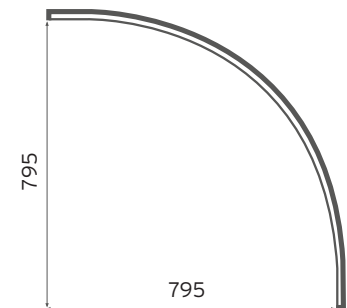

- 5 pcs Poles**
- 12 pcs straight profiles**
- 4 pcs 90 degree profiles**
- 2 pcs Standard Case XL**
- 2 pcs topshelf**
- Spotlights**

Image size
 9200x2750 mm
 25.3 m²

Image size
 4400x2500 mm
 11.0 m²

Image size
 6600x2750 mm
 18.2 m²

Image size
9900x2750 mm
27.2 m²

- 4 pcs Poles**
- 18 pcs straight profiles**
- 2 pcs Standard Case XL**
- 2 pcs topshelf**
- 2 pcs Pole System**
- Spotlights**

All complete in one box!
Standard Case XL holds up to 3 poles and 90° curved profiles. The case can easily be converted into a podium.

Best in Class LED available. 15W and impressive 1200 Lumen.

Straight profile 1100 mm.
Can easily be cut into desired length.

Curved profile 15° 1100 mm.
Graphic on inner radius 4,2 m.

Curved profile 15° 1100 mm.
Graphic on outer radius 4,2 m.

90° inner curve 1300 mm.
Graphic on inner radius 0,8 m.
Fits in the Standard Case XL.